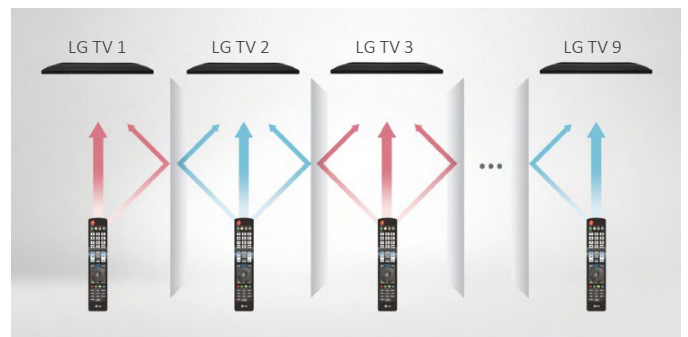

Nurse Call System Ready

Through nurse call system provided by a pillow speaker* connected to LG hospital TV, staff can be called immediately for emergency.

UL Hospital Grade Listed

The hospital TV is designed for the healthcare and hospital environment meeting UL safety standards.

Slim Depth for a Sleek Look

With a slimmer* design, the UN672M series integrates smoothly into hospital interiors.

* Compared to LG's previous hospital TV UT672M series

Embedded b-LAN

Hospital TV supports embedded *b*-LAN™, enabling PPV (Pay Per View) and VOD service without the need for a set-top box.

USB Cloning

USB data cloning makes managing multiple displays easy. Instead of setting up each display one by one, data can be copied to a USB* for one display, and be sent to the other displays through a USB plug-in.

* USB is not provided by LG. (sold separately)

Multi-code IR

Multi-code IR* function eliminates any remote-control signal interaction between multiple TVs in one place. LG hospital TV supports this when used with the Multi-code IR remote control, so users can freely control their own TVs without disturbing the others.