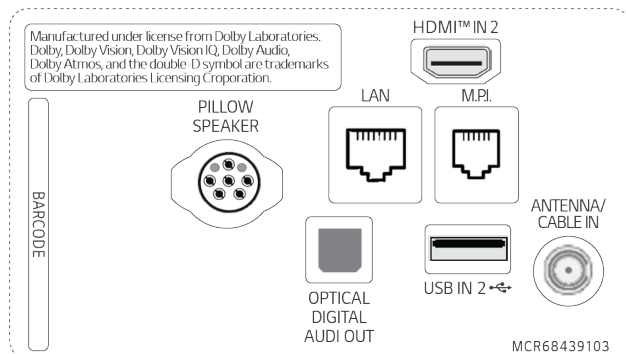

CONNECTIVITY

55" / 50" / 43"

Rear