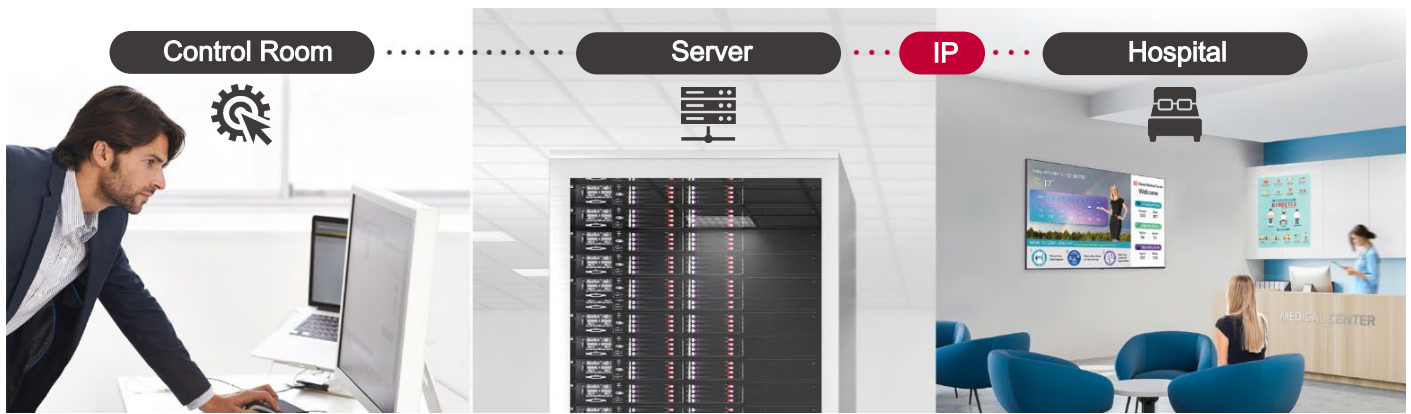

Nurse Call System Ready

Through nurse call system provided by a pillow speaker* connected to LG hospital TV, staff can be called immediately for emergency.

UL Hospital Grade Listed

The hospital TV is designed for the healthcare and hospital environment meeting UL safety standards.

USB Cloning

USB data cloning makes managing multiple displays easy. Instead of setting up each display one by one, data can be copied to a USB* for one display, and be sent to the other displays through a USB plug-in.

* USB is not provided by LG. (sold separately)

Multi-code IR

Multi-code IR* function eliminates any remote-control signal interaction between multiple TVs in one place. LG hospital TV supports this when used with the Multi-code IR remote control, so users can freely control their own TVs without disturbing the others.

* Multi-code IR remote control is not provided by LG. (sold separately)

Pro:Centric Hospital Management Solution

The hospital content management solution Pro:Centric Direct offers easy and simple editing tools, making it easy to perform service and IP network-based remote management. The Pro:Centric Direct solution enables system integrators to edit their interface easily by providing customized interface and efficiently manages all LG hospital TVs in the hospital.